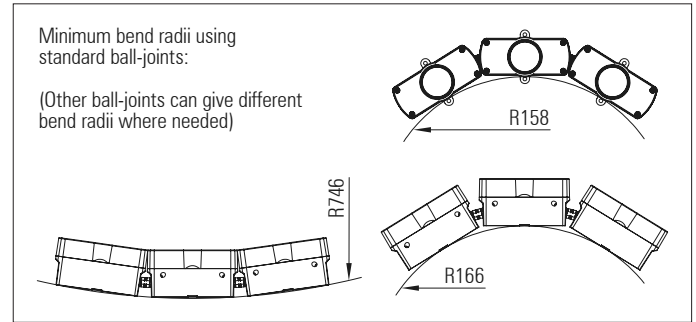

3D LED Flex 40 RGBW IP66

1 x RGBW LED array with colour-blending lens per module

Modular, 3D flexible LED linear lighting system

1 x RGBW LED array with Gaggione colour-blending lens per module

Modular, 3D flexible LED linear lighting system

Product description:

For use in exterior lighting applications where the building surfaces are non linear with curved profiles

Each module - 4x Luxeon Z or CZ LEDs, with a highly efficient colour-blending Gaggione lens

Up to 4.5 Watts per 100mm module. Up to 48 V DC supply

Flexible in 3 dimensions - Articulated ball-joint system between modules

LED pitch is maintained between the modules

Side, back and end power feed and connector options allow for continuous lighting with no dark areas between fixtures. 17.5 Amp IP68 connectors join fixtures together on-site

Integral LV constant current driver or remote Eldoled 4 Channel DMX driver

Remote DMX / DALI controller can be located up to 50 mtrs from the LED system

Satin black, satin white or any RAL paint colour finish

Custom lengths based on a 100 mm module up to 2.5 mtrs

Various mounting options and bracket types are available