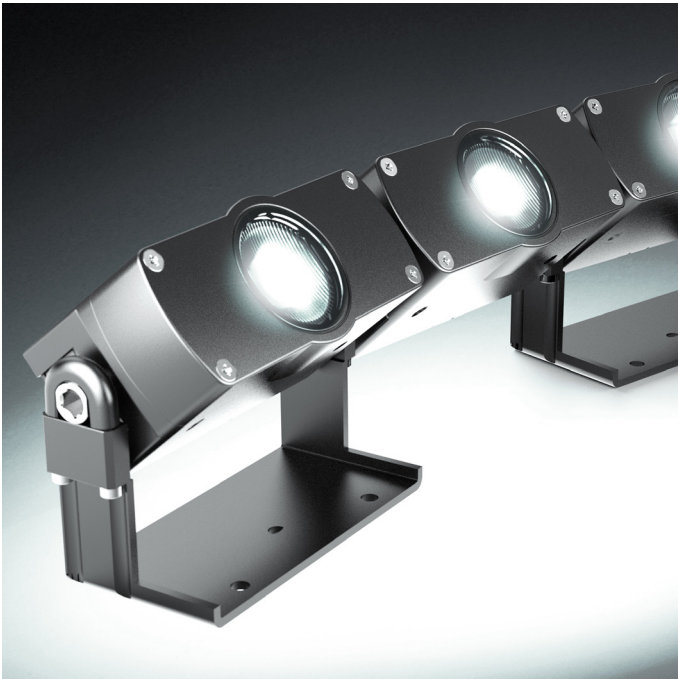

3D LED Flex 40 RGBW IP66

1 x RGBW LED array with colour-blending lens per module

Modular, 3D flexible LED linear lighting system

1 x RGBW LED array with Gaggione colour-blending lens per module

Modular, 3D flexible LED linear lighting system

Product description:

For use in exterior lighting applications where the building surfaces are non linear with curved profiles

Each module - 4x Luxeon Z or CZ LEDs, with a highly efficient colour-blending Gaggione lens

Up to 4.5 Watts per 100mm module. Up to 48 V DC supply

Flexible in 3 dimensions - Articulated ball-joint system between modules

LED pitch is maintained between the modules

Side, back and end power feed and connector options allow for continuous lighting with no dark areas between fixtures. 17.5 Amp IP68 connectors join fixtures together on-site

Integral LV constant current driver or remote Eldoled 4 Channel DMX driver

Remote DMX / DALI controller can be located up to 50 mtrs from the LED system

Satin black, satin white or any RAL paint colour finish