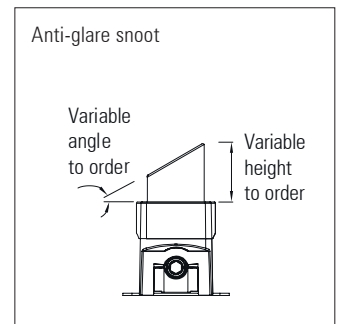

LED / lens matrix	Luxeon CZ	Luxeon Z
LLC25C Colour	21.5°	16.8°
LLC25E Elliptical	N.A.	12.9° x 33.2°
LLC25G Narrow/Medium	22.9°	16.3°
LLC25N Narrow	22.3°	12.9°
LLC25W Wide	N.A.	32.3°
LLC25V Very Wide	50.7°	55.0°

Up to 1,627 Lumens per Mtr

Custom combinations of different colour temp. white-light LEDs and different colour-light LEDs can be specified

Product Code	No. of LEDs per mtr.	IP	Length (mm)	LED Type	LED Colour / Colour Temp.(K)	CRI	Bracket Type	Feed	Finish	
RAD 3D LED FLEX 40 IP66 RGBW - 4 L 32MM	40 LEDs per Mtr: (100mm spacing between LED arrays)	66	100mm -increments of 100mm up to- 2,500mm	LUMILED Luxeon clusters: 4x RGBW CZ LEDs 4x RGBW Z LEDs	Specify all 4x LEDs in cluster:	80 90	Adjustable Fixed Custom	End Back Side	Black White Any RAL- colour	
					Far Red, Red, Deep Red, Red-Orange, Amber, PC Amber, Mint, Lime, Green, Cyan, Blue, Royal Blue, Violet					22=2,200k 27=2,700k 30=3,000k 35=3,500k 40=4,000k 50=5,000k 57=5,700k 65=6,500k