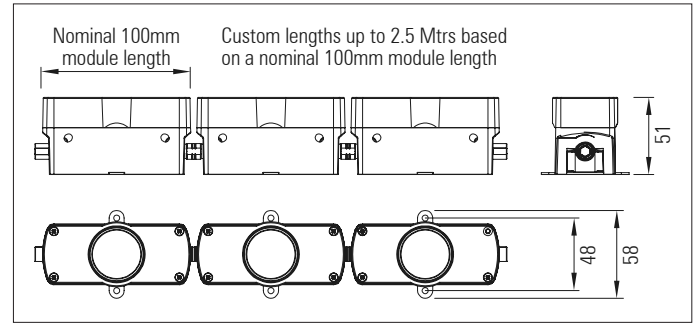

3D LED Flex 40 RGBW IP66

1 x RGBW LED array with colour-blending lens per module

Modular, 3D flexible LED linear lighting system

1 x RGBW LED array with Gaggione colour-blending lens per module

Modular, 3D flexible LED linear lighting system

Product description:

For use in exterior lighting applications where the building surfaces are non linear with curved profiles

Each module - 4x Luxeon Z or CZ LEDs, with a highly efficient colour-blending Gaggione lens

Up to 4.5 Watts per 100mm module. Up to 48 V DC supply

Flexible in 3 dimensions - Articulated ball-joint system between modules

LED pitch is maintained between the modules

Side, back and end power feed and connector options allow for continuous lighting with no dark areas between fixtures. 17.5 Amp IP68 connectors join fixtures together on-site

Integral LV constant current driver or remote Eldoled 4 Channel DMX driver

Remote DMX / DALI controller can be located up to 50 mtrs from the LED system

Satin black, satin white or any RAL paint colour finish

Custom lengths based on a 100 mm module up to 2.5 mtrs

Various mounting options and bracket types are available