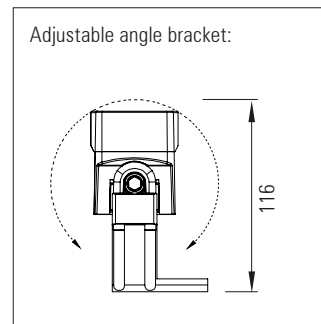

Up to 4.5 Watts per 100mm module. Up to 48 V DC supply

Flexible in 3 dimensions - Articulated ball-joint system between modules

LED pitch is maintained between the modules

Side, back and end power feed and connector options allow for continuous lighting with no dark areas between fixtures. 17.5 Amp IP68 connectors join fixtures together on-site

Custom lengths based on a 100 mm module up to 2.5 mtrs

Various mounting options and bracket types are available

LED / lens matrix	Luxeon CZ	Luxeon Z
LLC25C Colour	21.5°	16.8°
LLC25E Elliptical	N.A.	12.9° x 33.2°
LLC25G Narrow/Medium	22.9°	16.3°
LLC25N Narrow	22.3°	12.9°
LLC25W Wide	N.A.	32.3°
LLC25V Very Wide	50.7°	55.0°